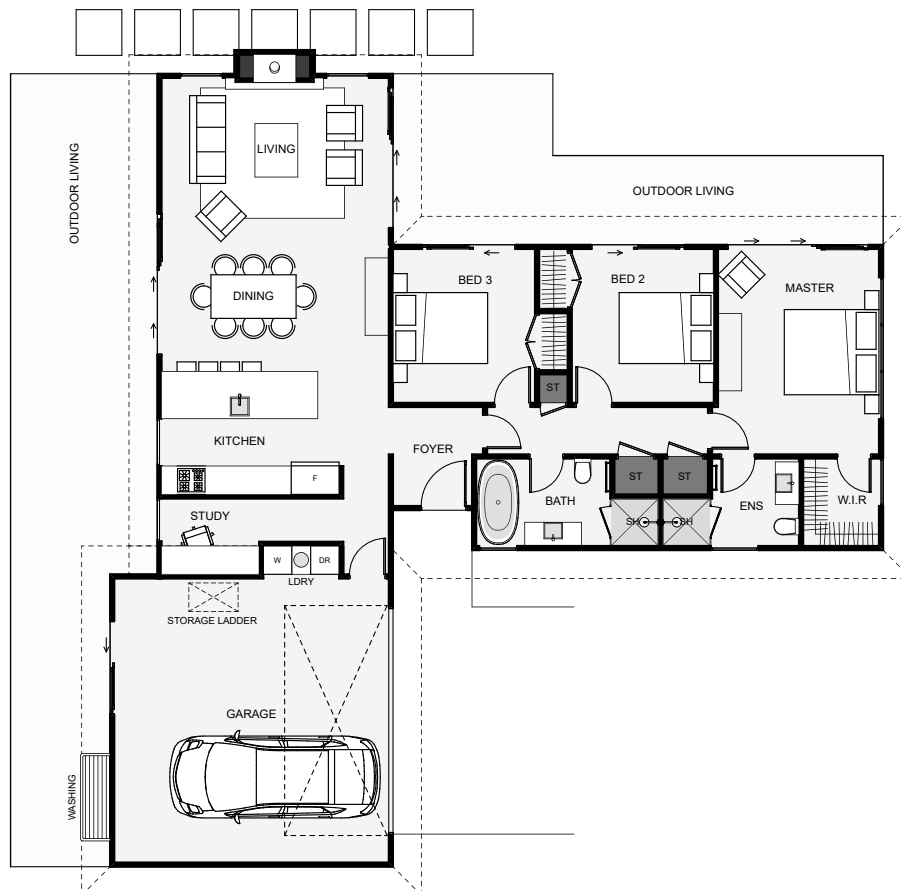

This three bedroom home is designed with a layout that takes advantage of both morning and evening sun with its dual outdoor living. Some nice features of this home are the back to back bathrooms, which keeps plumbing simplified, the bedrooms being positioned in their own wing and an additional study giving you the option of working from home! If you're looking for a three bedroom home with a styled traditional look and a layout that you'll be happy living in, years from now, look no further!